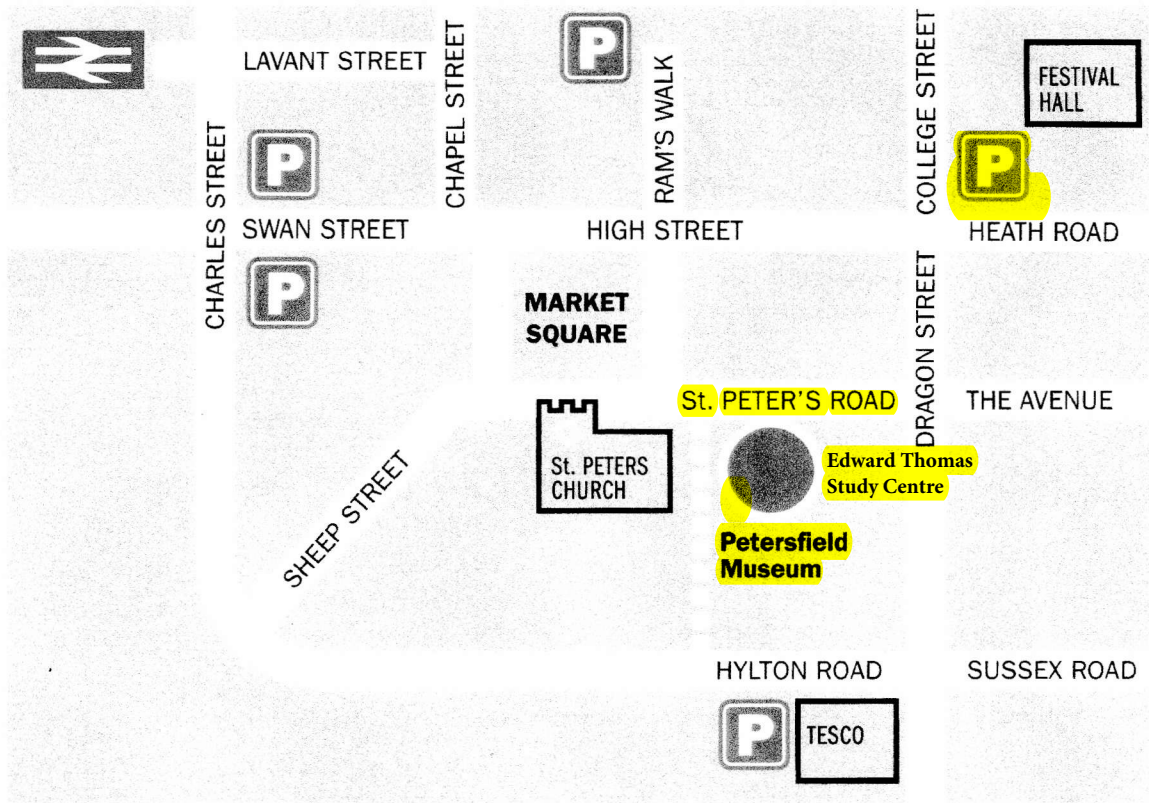

STATION ROAD (To / from A3 / A272 Winchester) roundabout

Petersfield Museum, St Peter's Road, Petersfield GU32 3HX

Public car parking is available at Tesco, the town's Central Car Park and the Festival Hall Car Park.